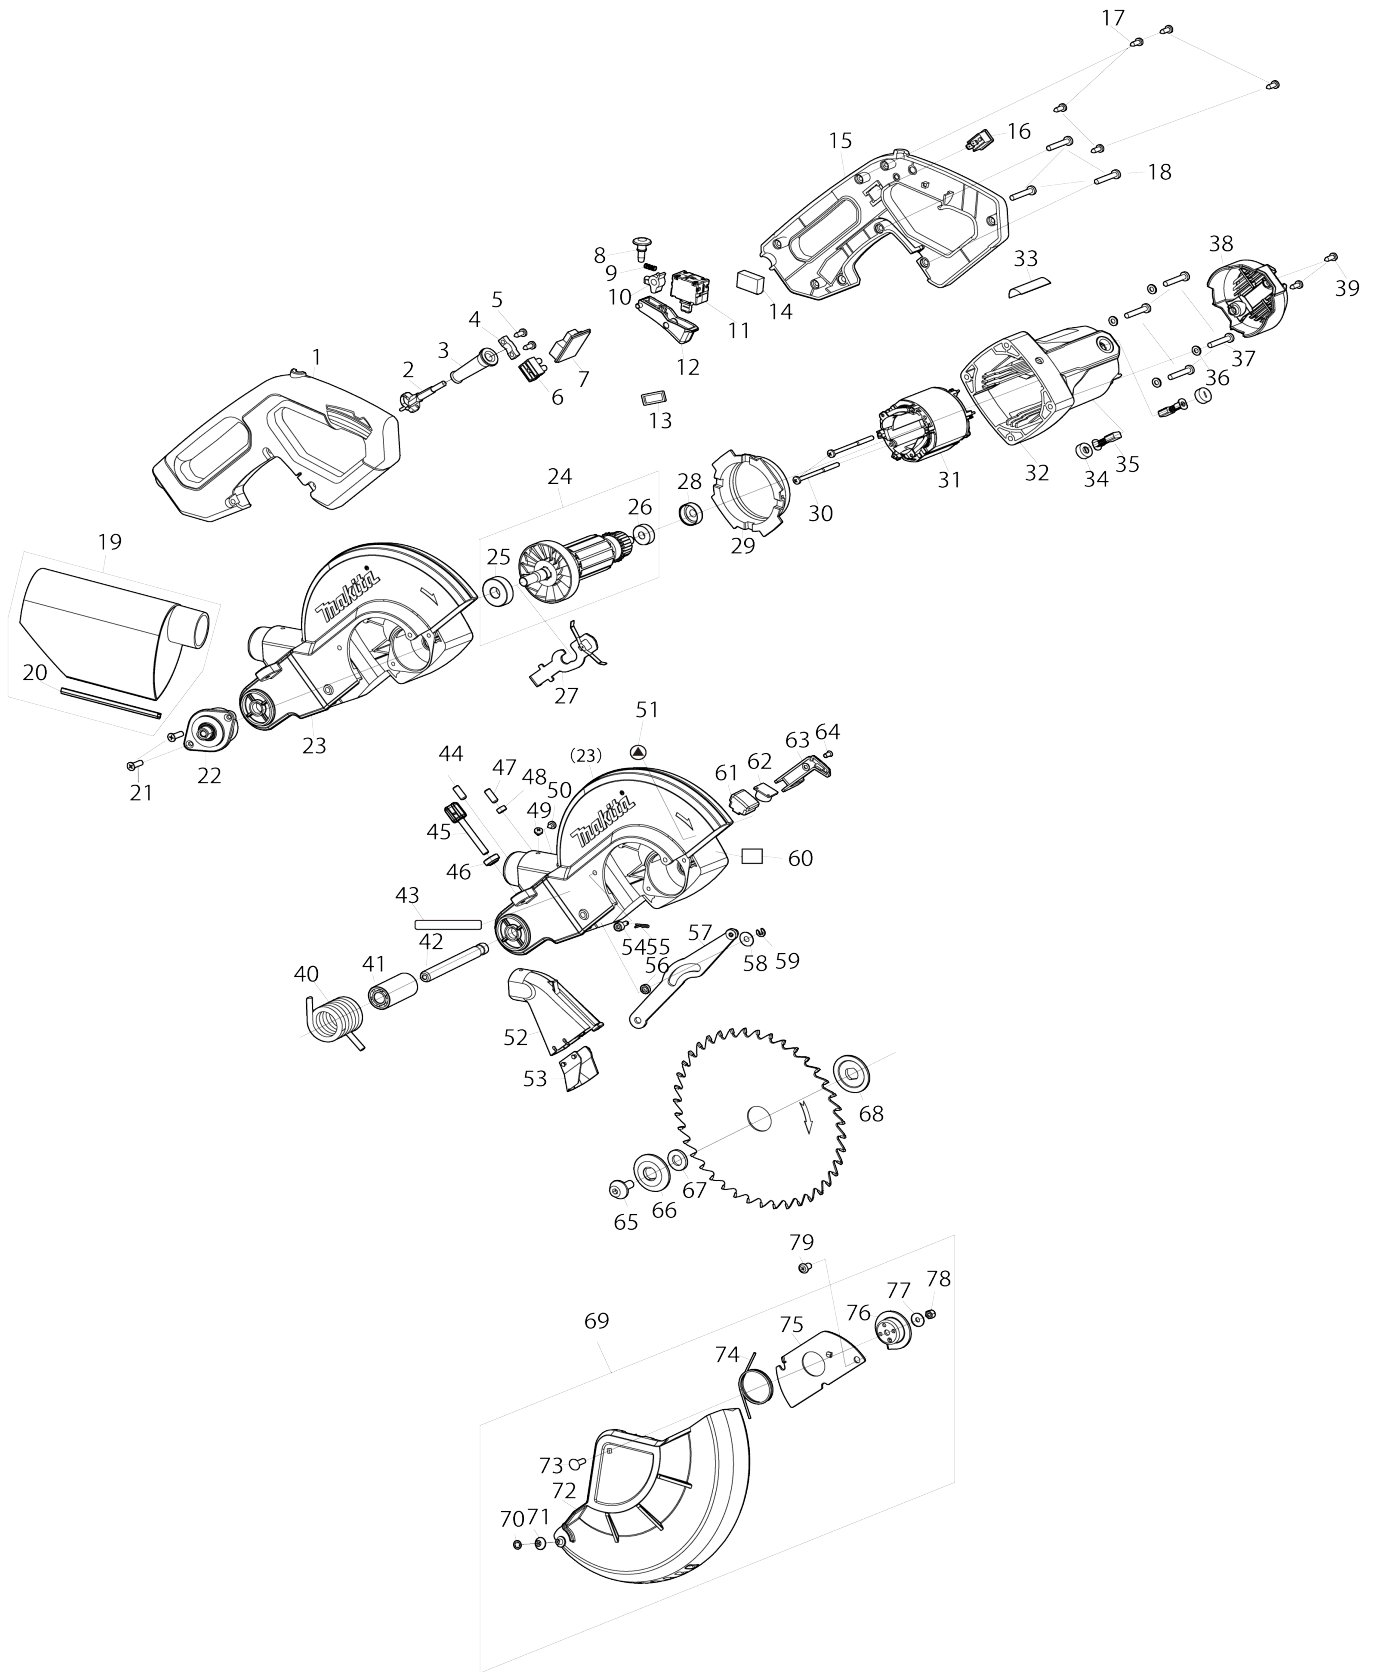

# Model No.LS0816F 216MM SLIDE COMPOUND MITER SAW

093	JM00000481	COMPRESSION SPRING 10X32
094	JM00000483	BEVEL STEP STOPPER BOLT M5X18
095	JM00000482	BEVEL SCALE POINTER
096	JM23100016	FLAT WASHER 4
097	JM23100065	PAN HEAD SCREW M4X8
098	JM00000517	STEPPED PAN HEAD SCREW M6X10
099	JM23100094	WAVE WASHER 8
100	JM00000516	CUTTING DEPTH ADJUSTABLE PLATE
101	JM00000495	STEPPED H.S.H.BOLT M6X10
102	JM00000515	H.S.H. SPECIAL BOLT M10X10
103	JM23100150	SEALING RING
104	JM00000496	LOCK PIN
105	JM00000501	CORD REEL HOOK
106	JM00000500	CORD CLIP
107	JM00000499	BIG FLAT WASHER 5
108	JM00000498	PAN HEAD SCREW M5X16
109	JM00000476	KERF BOARD
110	JM23100033	PAN HEAD SCREW M4X12
111	JM00000484	HEX SOCKET SCREW ROD M10X100
112	JM23000015	HEX NUT M10
113	JM00000467	CONNECTION SHAFT BOLT M10X20
114	JM00000451	HEX SOCKET HEAD BOLT M8X35
115	JM23000028	HEX. NUT M8
116	JM23000028	HEX. NUT M8
117	JM00000451	HEX SOCKET HEAD BOLT M8X35
118	JM00000468	HEX BOLT M10X45
119	JM00000469	TURN TABLE COMPLETE
119		INC. 120
119-1	JM00000681	TURN TABLE COMPLETE
119-1		INC. 120
120	JM00000470	SUPPORT ARM SCALE LABEL
121	JM23180057	CAUTION LABEL
122	JM00000453	SLIDING FOOT
123	JM23100065	PAN HEAD SCREW M4X8
124	JM23100016	FLAT WASHER 4
125	JM00000465	TURN BASE POINTER
126	JM00000454	BACK SUPPORT
127	JM00000455	LOCK PLATE
128	JM23100015	SPRING WASHER 4
129	JM00000456	PAN HEAD SCREW M4X16
130	JM00000464	PIN 6X50
131	JM00000460	TAPPING SCREW ST4.2X9.5
132	JM00000459	POSITION LOCK LEVER
133	JM00000457	POSITION SPRING PLATE
134	JM23100041	FLAT WASHER 6
135	JM23100151	SPRING WASHER 6
136	JM00000458	HEX SOCKET HEAD BOLT M6X12
136-1	JM00000604	PAN HEAD SCREW M6X12