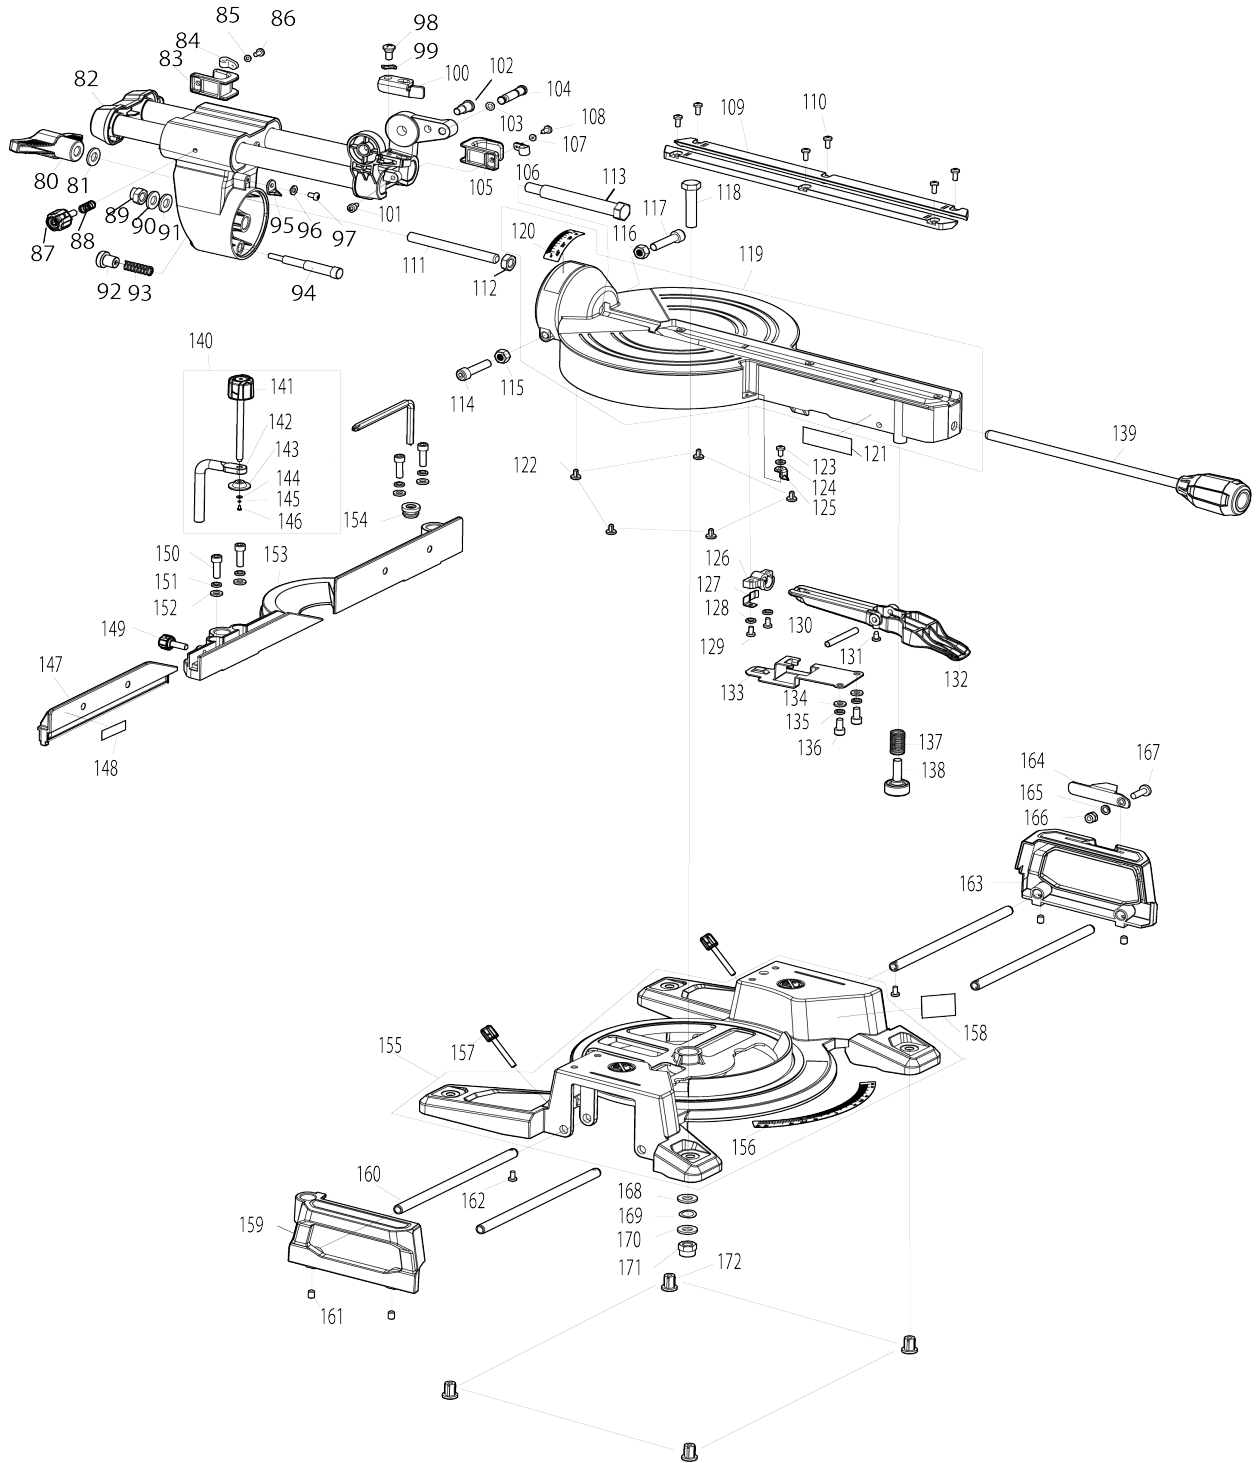

Model No.LS0816F 216MM SLIDE COMPOUND MITER SAW

Model No.LS0816F 216MM SLIDE COMPOUND MITER SAW

Item No.	Parts No.	Description
001	JM00000583	HANDLE LEFT
002	JM23000154	PW SUPPLY CORD H05VV-F 1-2 E U
003	JM23100165	CORD GUARD S
004	JM00000584	CORD CLAMP
005	JM00000548	TAPPING SCREW ST4.2X13
006	JM23100171	TERMINAL BLOCK 2P
007	JM00000573	PW CIRCUIT FOR LED LAMP
008	JM23100177	LOCK OFF BUTTON
009	JM00000582	COMPRESSION SPRING
010	JM00000581	LOCK OFF LINK ROCKER
011	JM00000576	SWITCH
012	JM00000575	SWITCH LEVER
013	JM00000578	FERRITE RING
014	JM23100169	CAPACITOR
015	JM00000580	HANDLE RIGHT
016	JM00000579	LAMP SWITCH
017	JM00000548	TAPPING SCREW ST4.2X13
018	JM00000551	PAN HEAD SCREW M5X30
019	JM00000535	DUST BAG ASSY
019		INC. 20
020	JM00000534	DUST BAG CLAMP
021	JM27000317	FLAT HEAD SCREW M5X16
022	JM00000542	SPINDLE GEAR ASSY
023	JM00000527	UPPER BLADE GUARD COMP
023-1	JM00000698	UPPER BLADE GUARD COMP
024	JM23500001	ARMATURE ASSY (230V)
024		INC. 25,26
024-1	JM00000684	ARMATURE ASSY (230V)
024-1		INC. 25,26
025	JM23500137	BALL BEARING 6201
026	JM23500111	BALL BEARING 608
027	JM00000569	SPINDLE LOCK LEVER COMPLETE
028	JM23500112	DAMPING RING
029	JM00000556	BUFFLE PLATE
030	JM00000555	SELF TAPPING SCREW ST4.2X65
031	JM23500004	FIELD 230V
031-1	JM00000685	FIELD 230V
032	JM00000599	MOTOR HOUSING ASSY
033	JM00000558	NAME PLATE EU
034	JM00000567	BRUSH CAP
035	JM00000566	CARBON BRUSH 2PCS SET
036	JM23100007	FLAT WASHER 5
037	JM00000551	PAN HEAD SCREW M5X30
038	JM00000549	MOTOR END COVER
039	JM00000548	TAPPING SCREW ST4.2X13
040	JM00000518	TORSION SPRING 41
041	JM00000519	SPRING BUSH